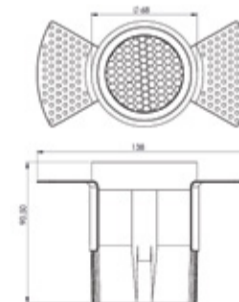

**Single Line Diagram**

Hercules 40 Trimless

Hercules 52 Trimless

Hercules 68 Trimless

**Light Distribution**

Direct

CRI ≥ 90

TUNABLE  
WHITE

## HERCULES 40 TRIMLESS

System Power	Dimension
5W	Dia- 40mm, Overall Width- 110mm Height- 56mm

## HERCULES 52 TRIMLESS

System Power	Dimension
10W	Dia- 52mm, Overall Width- 122mm Height- 64mm

## HERCULES 68 TRIMLESS

System Power	Dimension
15W	Dia- 68mm, Overall Width- 138mm Height- 90.5mm