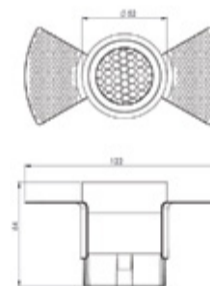

**Single Line Diagram**

Hercules 40 Trimless

Hercules 52 Trimless

Hercules 68 Trimless

**Light Distribution**

Direct

CRI ≥ 90

TUNABLE  
WHITE

## HERCULES 40 TRIMLESS

System Power	Dimension
5W	Dia- 40mm, Overall Width- 110mm Height- 56mm

## HERCULES 52 TRIMLESS

System Power	Dimension
10W	Dia- 52mm, Overall Width- 122mm Height- 64mm

## HERCULES 68 TRIMLESS

System Power	Dimension
15W	Dia- 68mm, Overall Width- 138mm Height- 90.5mm