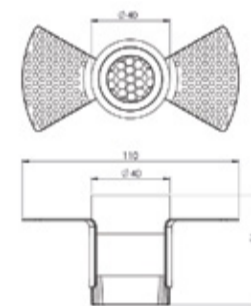

**Single Line Diagram**

Hercules 40 Trimless

Hercules 52 Trimless

Hercules 68 Trimless

**Light Distribution**

Direct

CRI ≥ 90

TUNABLE  
WHITE

## HERCULES 40 TRIMLESS

System Power	Dimension
5W	Dia- 40mm, Overall Width- 110mm Height- 56mm

## HERCULES 52 TRIMLESS

System Power	Dimension
10W	Dia- 52mm, Overall Width- 122mm Height- 64mm

## HERCULES 68 TRIMLESS

System Power	Dimension
15W	Dia- 68mm, Overall Width- 138mm Height- 90.5mm